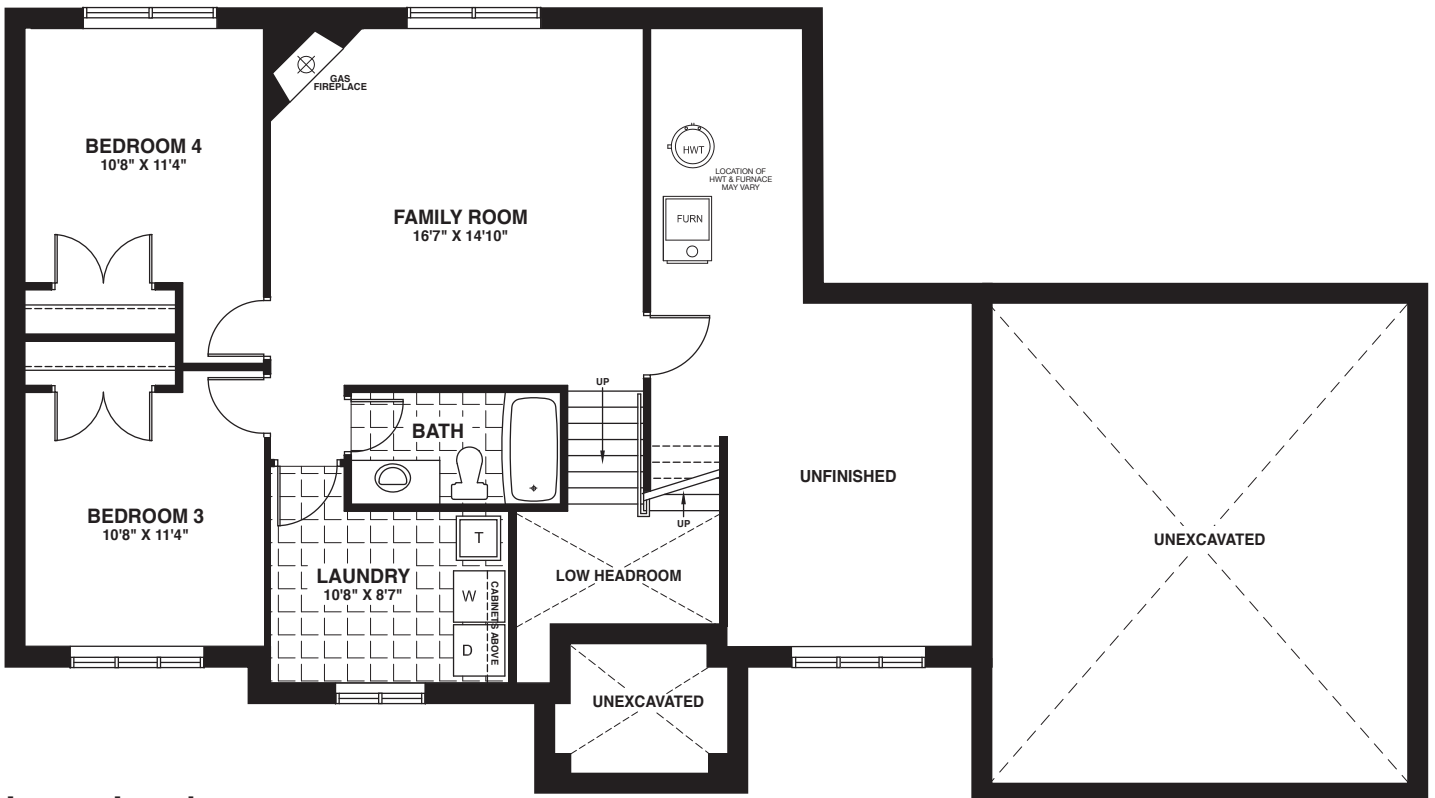

THE CARDINAL

1950 sq. ft.

(incl 735 sq ft finished basement)

Ground Floor
1215 sq. ft.

Lower Level
735 sq. ft. finished (including laundry and bath)