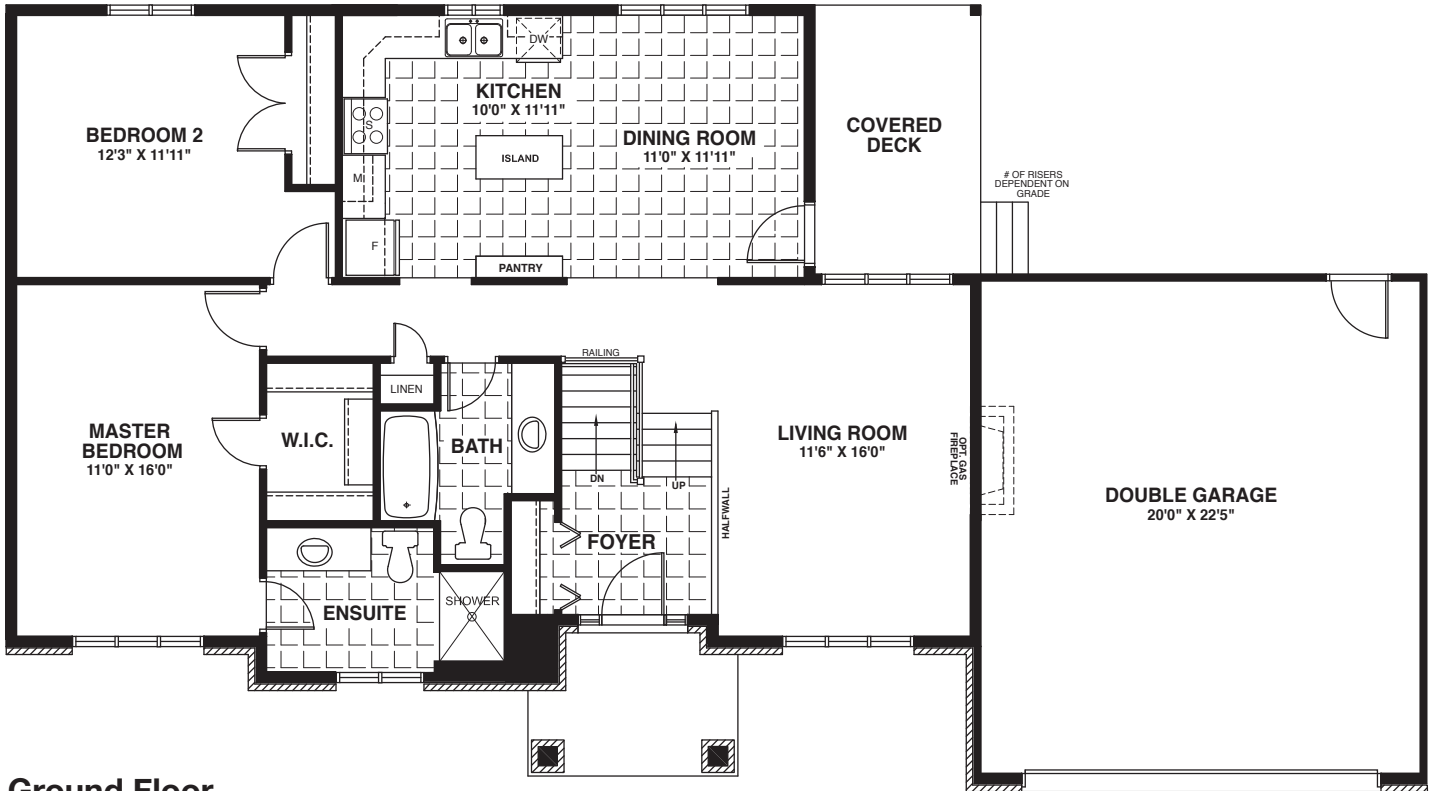

THE CARDINAL

1950 sq. ft.

(incl 735 sq ft finished basement)

Ground Floor
1215 sq. ft.

Lower Level
735 sq. ft. finished (including laundry and bath)