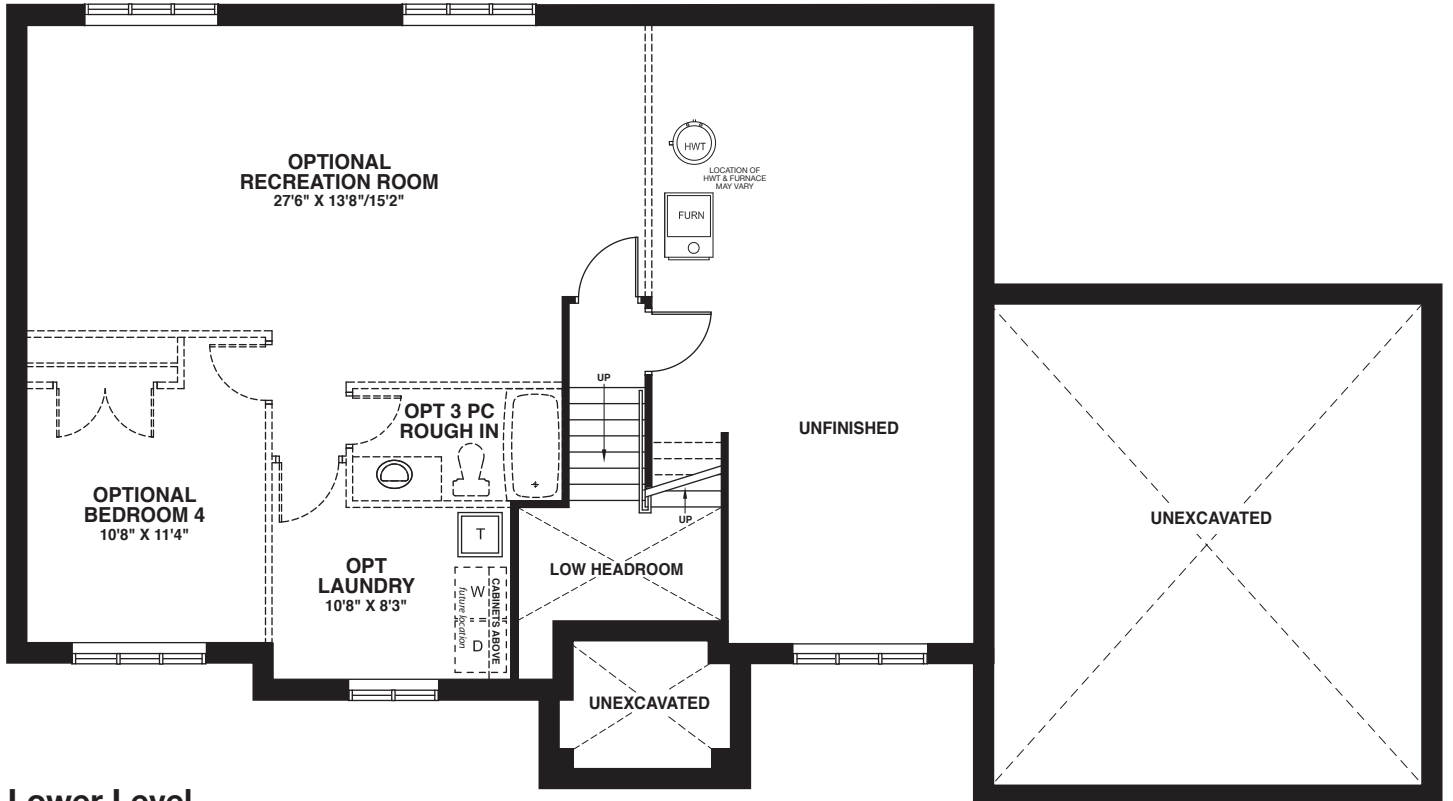

THE ORIOLE

1308 sq. ft.

Ground Floor
1308 sq. ft.

Lower Level
optional finished area