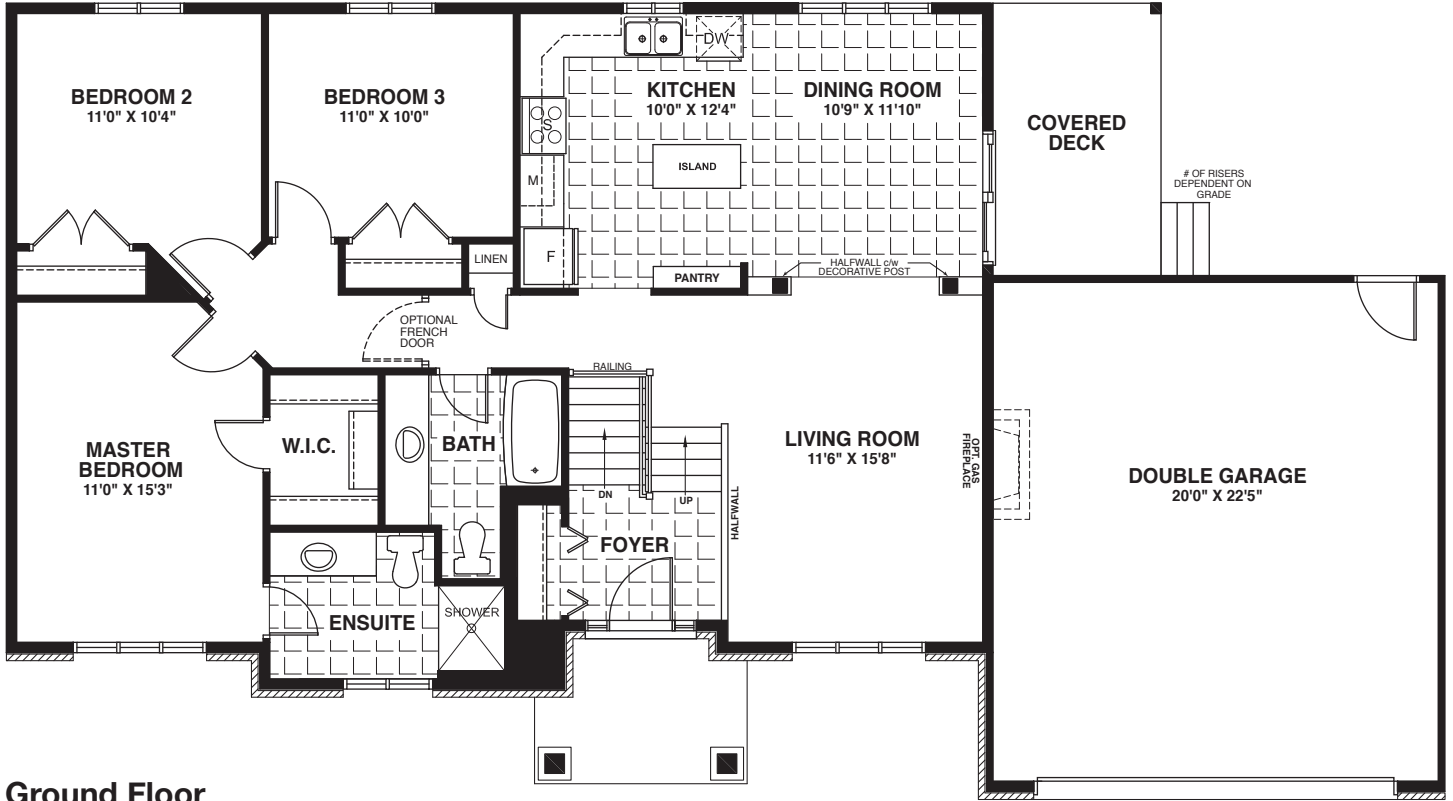

THE ORIOLE

1308 sq. ft.

Ground Floor
1308 sq. ft.

Lower Level
optional finished area