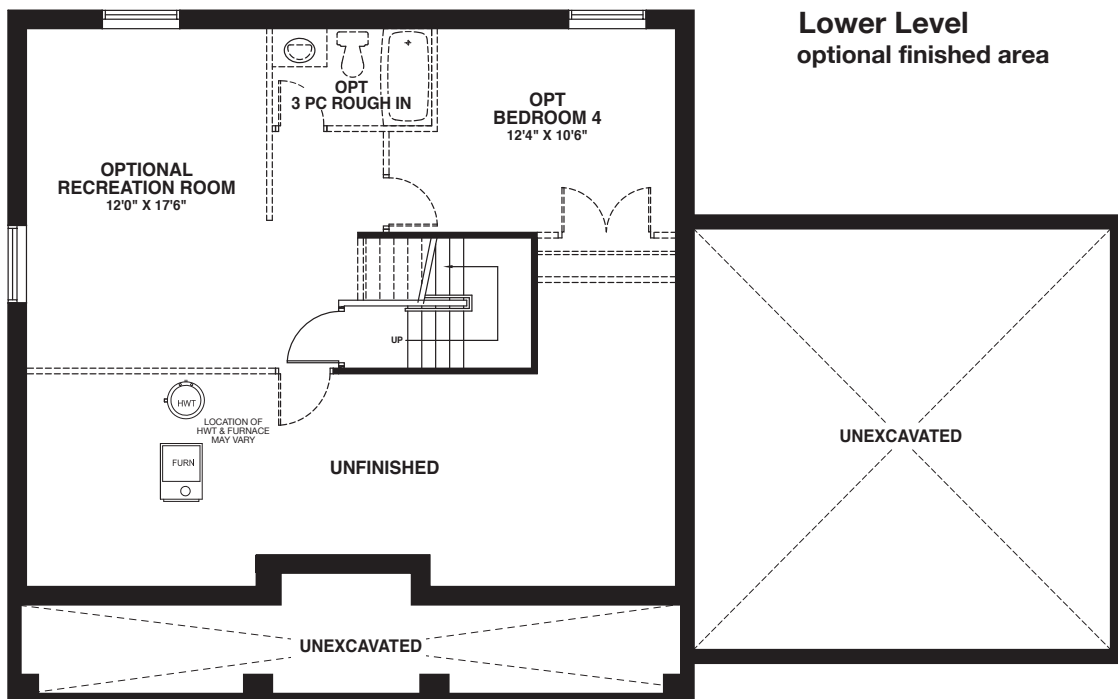

THE HUMMINGBIRD

2130 sq. ft.

Ground Floor
1065 sq. ft.

Second Floor
1065 sq. ft.

Lower Level
optional finished area