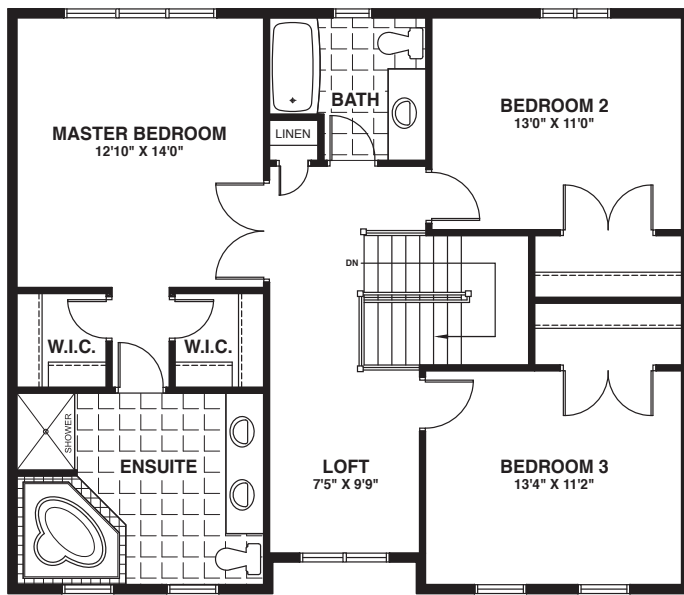

THE HUMMINGBIRD

2130 sq. ft.

Ground Floor
1065 sq. ft.

Second Floor
1065 sq. ft.

Lower Level
optional finished area