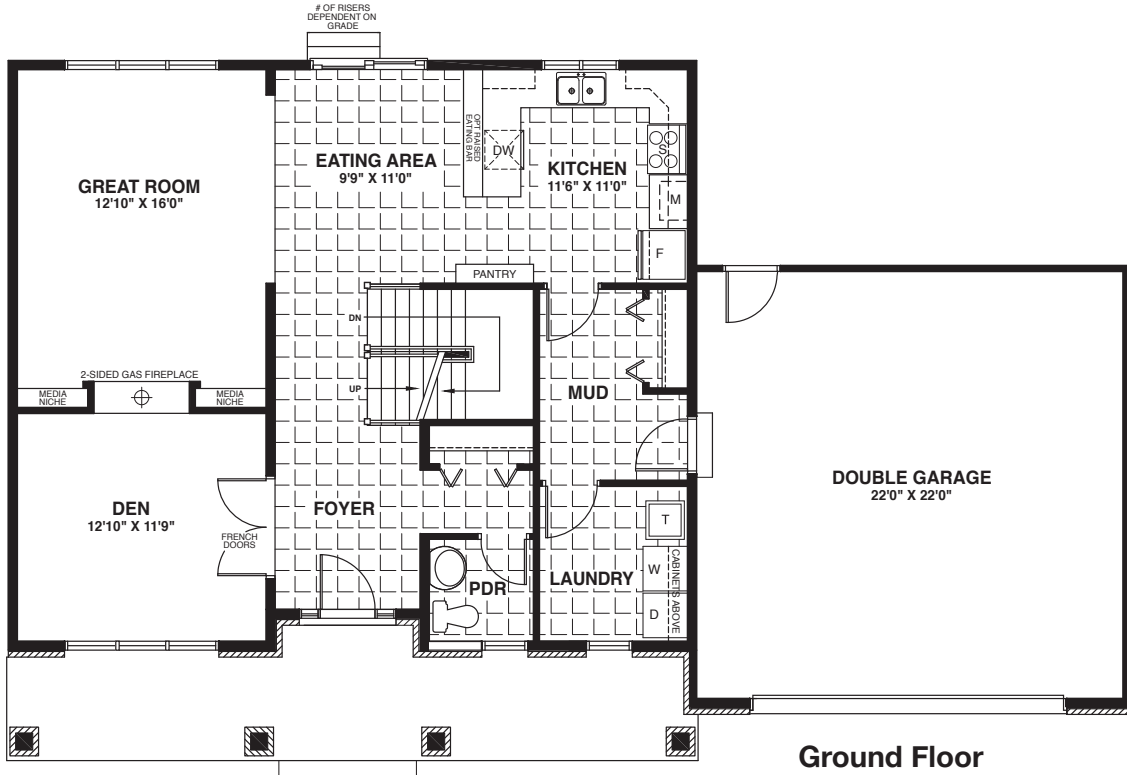

THE HUMMINGBIRD

2130 sq. ft.

Ground Floor
1065 sq. ft.

Second Floor
1065 sq. ft.

Lower Level
optional finished area