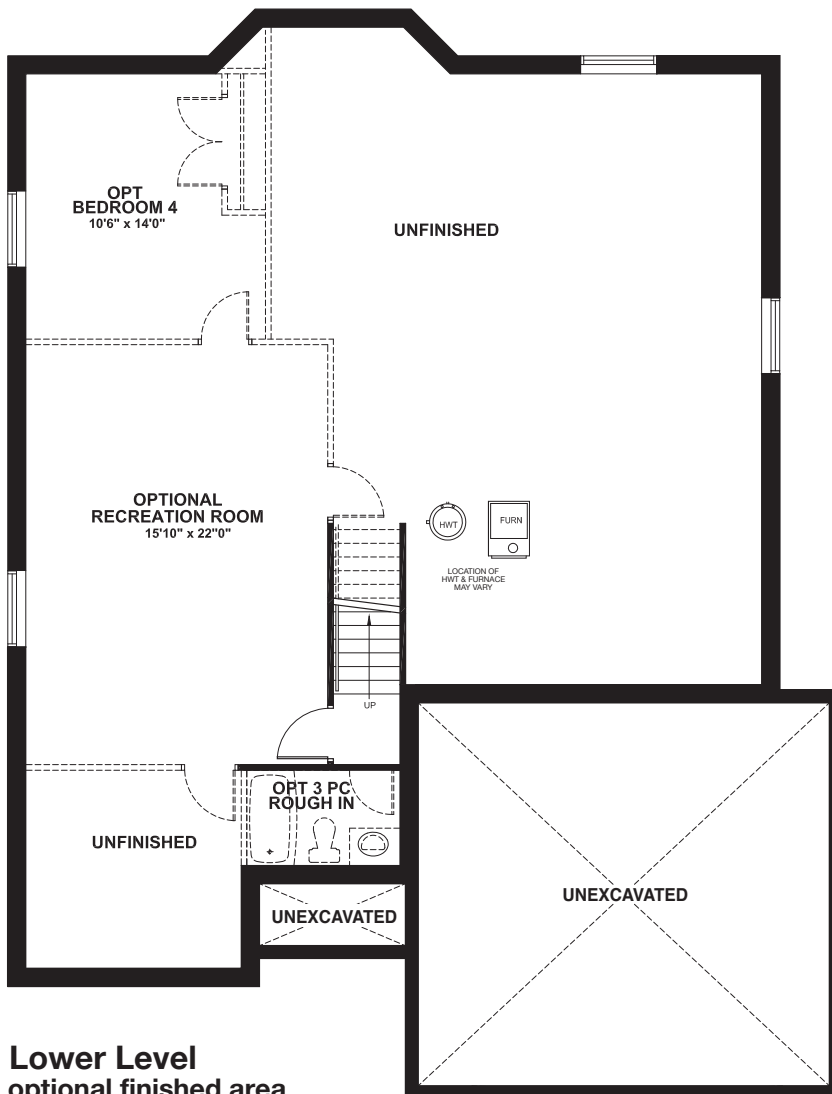

# THE KINGFISHER

1680 sq. ft.

**Ground Floor**  
1680 sq. ft.

**Lower Level**  
optional finished area