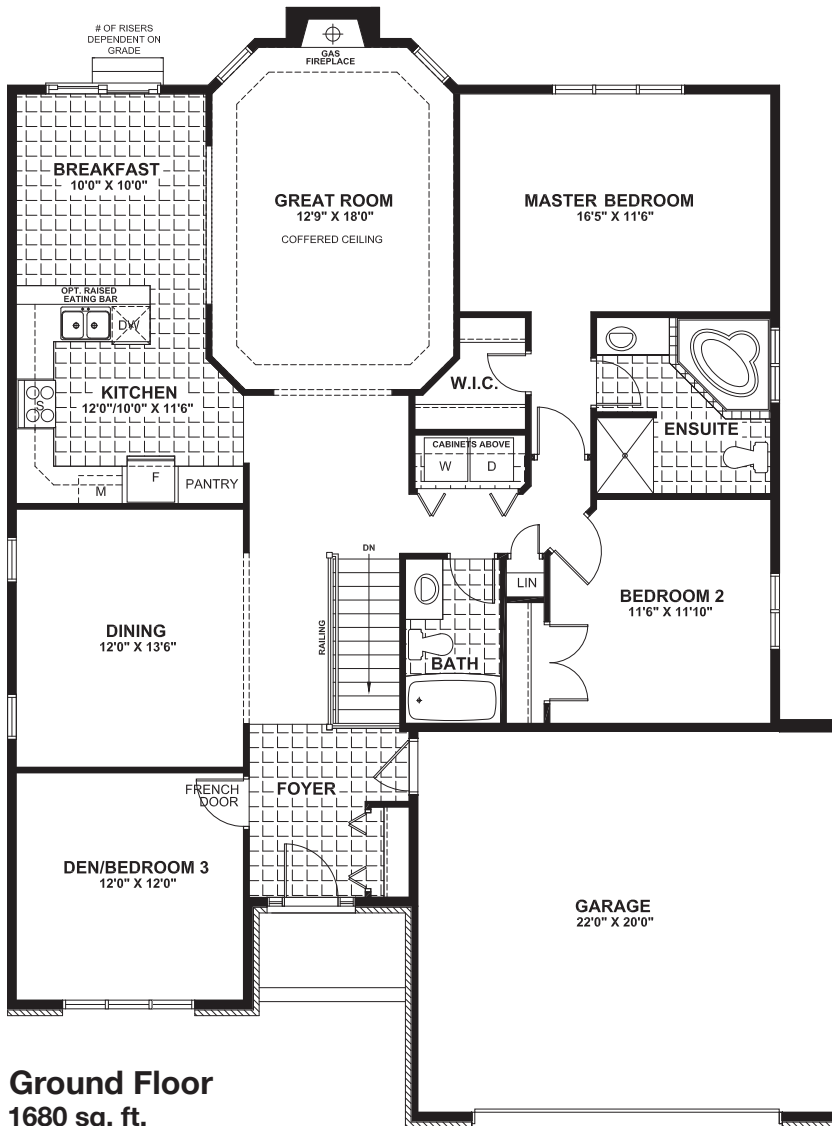

# THE KINGFISHER

1680 sq. ft.

**Ground Floor**  
1680 sq. ft.

**Lower Level**  
optional finished area