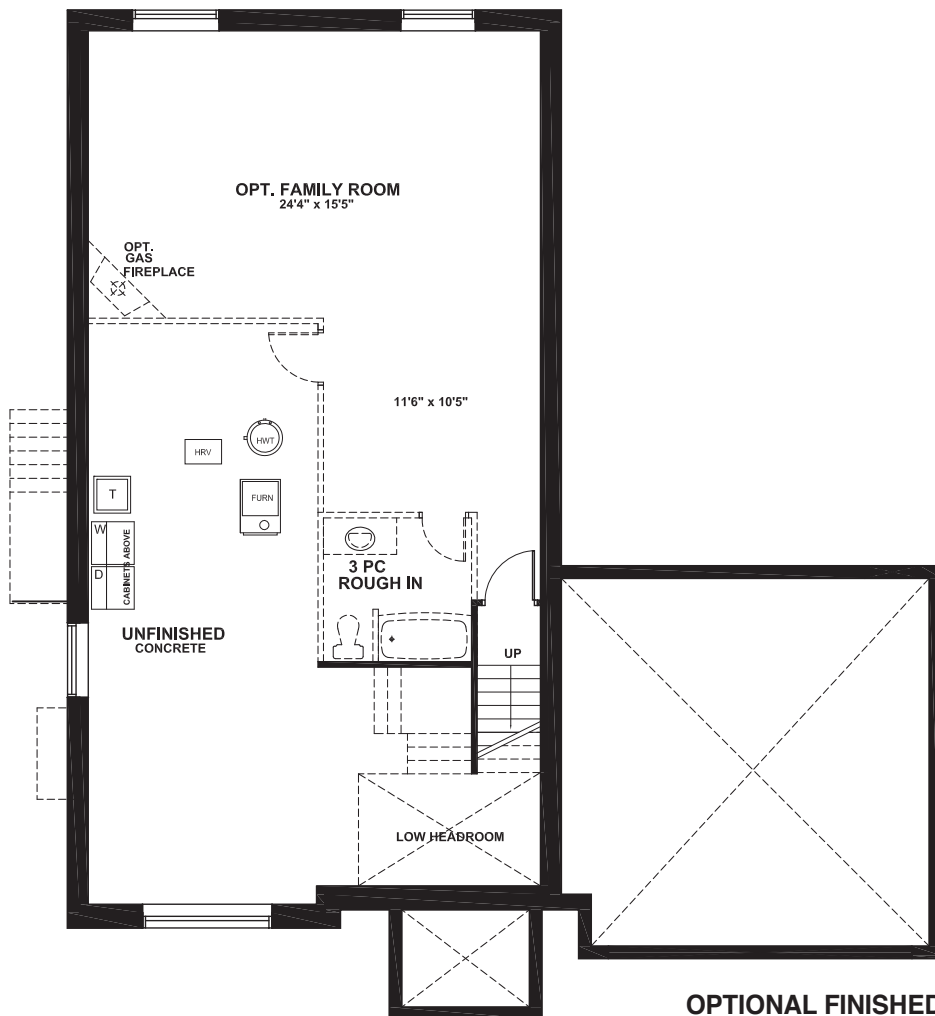

THE WHITE PINE

1293 sq ft

ENSUITE OPTION

GROUND FLOOR
1293 SQ. FT.

OPTIONAL FINISHED
BASEMENT PLAN
560 SQ. FT. (+66 SQ. FT. for OPT BATH)