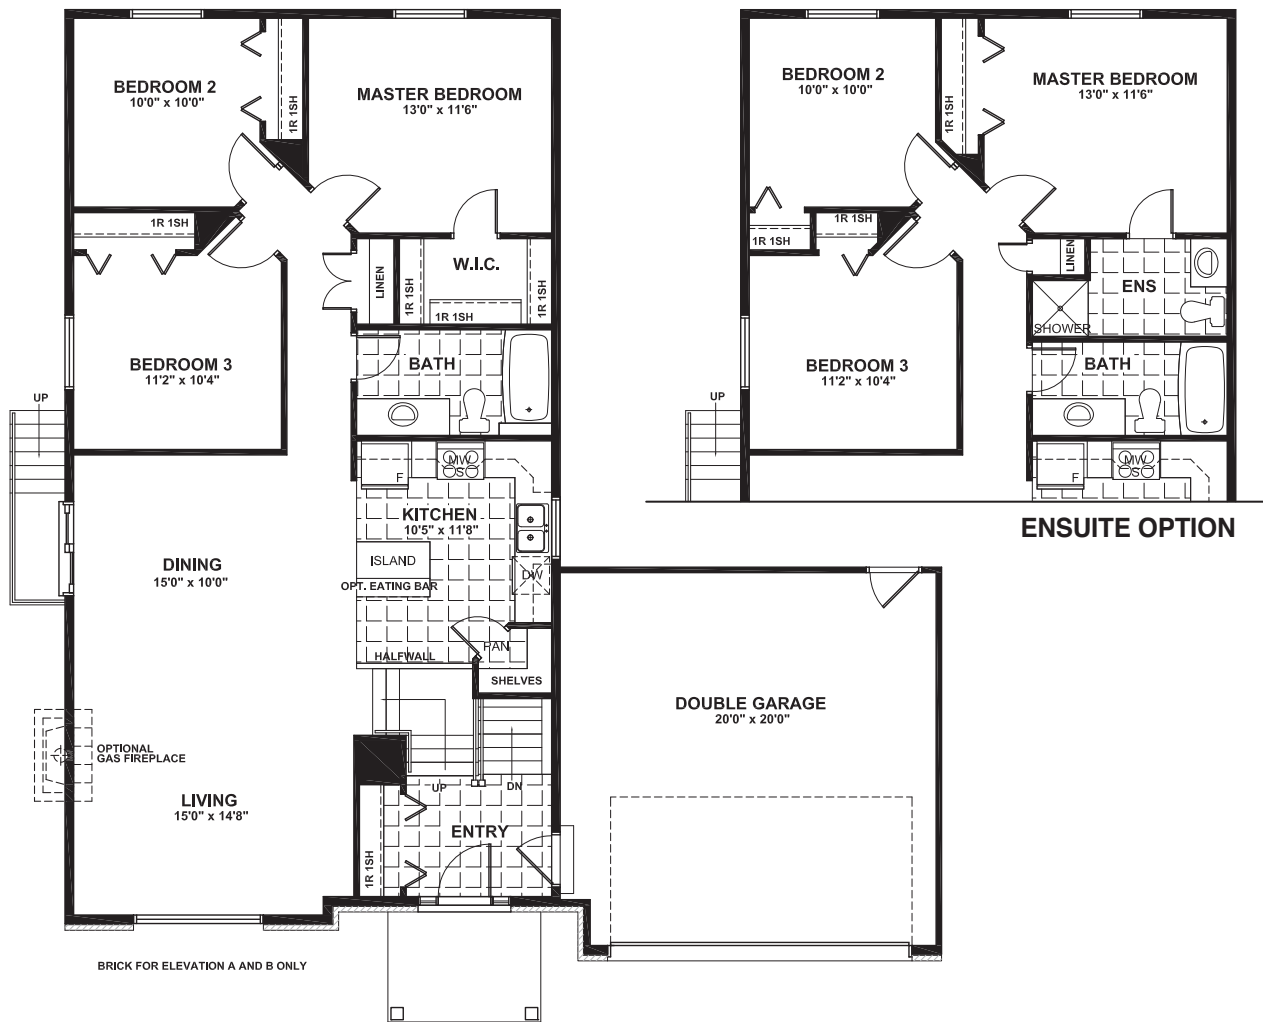

THE WHITE PINE

1293 sq ft

ENSUITE OPTION

GROUND FLOOR
1293 SQ. FT.

OPTIONAL FINISHED
BASEMENT PLAN
560 SQ. FT. (+66 SQ. FT. for OPT BATH)